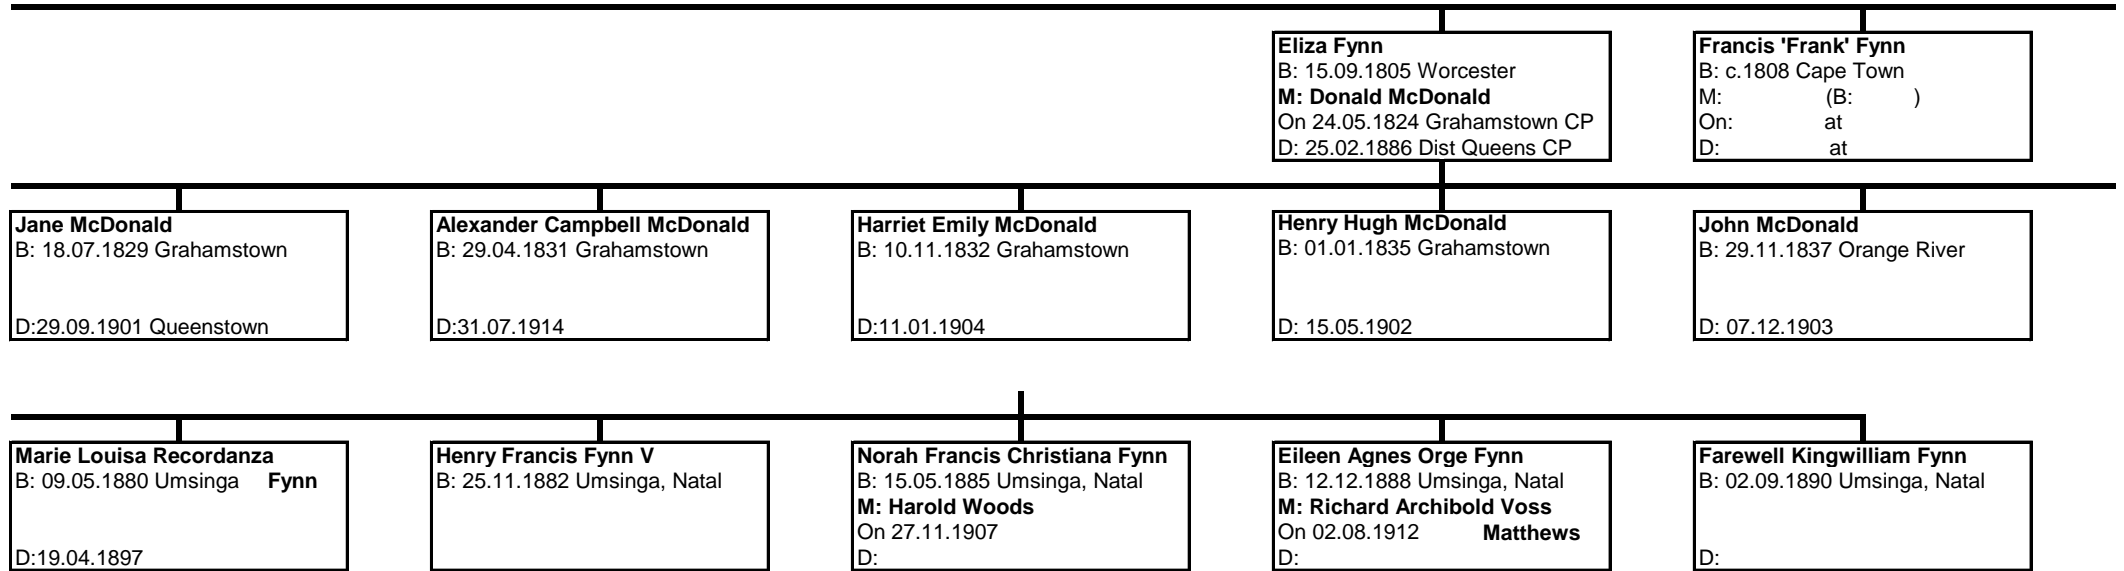

Descendants of Henry Francis Fynn, Born: c. 1779.

Henry Francis FYNN
B: c.1779 in Donegal, Ireland
M: Elizabeth Copestick (B:c.1783)
On: 22.06.1800 at London
D:

Edward Fynn
B: 09.08.1816 Cape Town

Alfred Fynn
B: Dec 1825 Grahamstown
M: Srah McCalaghan
On 01.01.1856 Queenstown
D: 02.11.1896