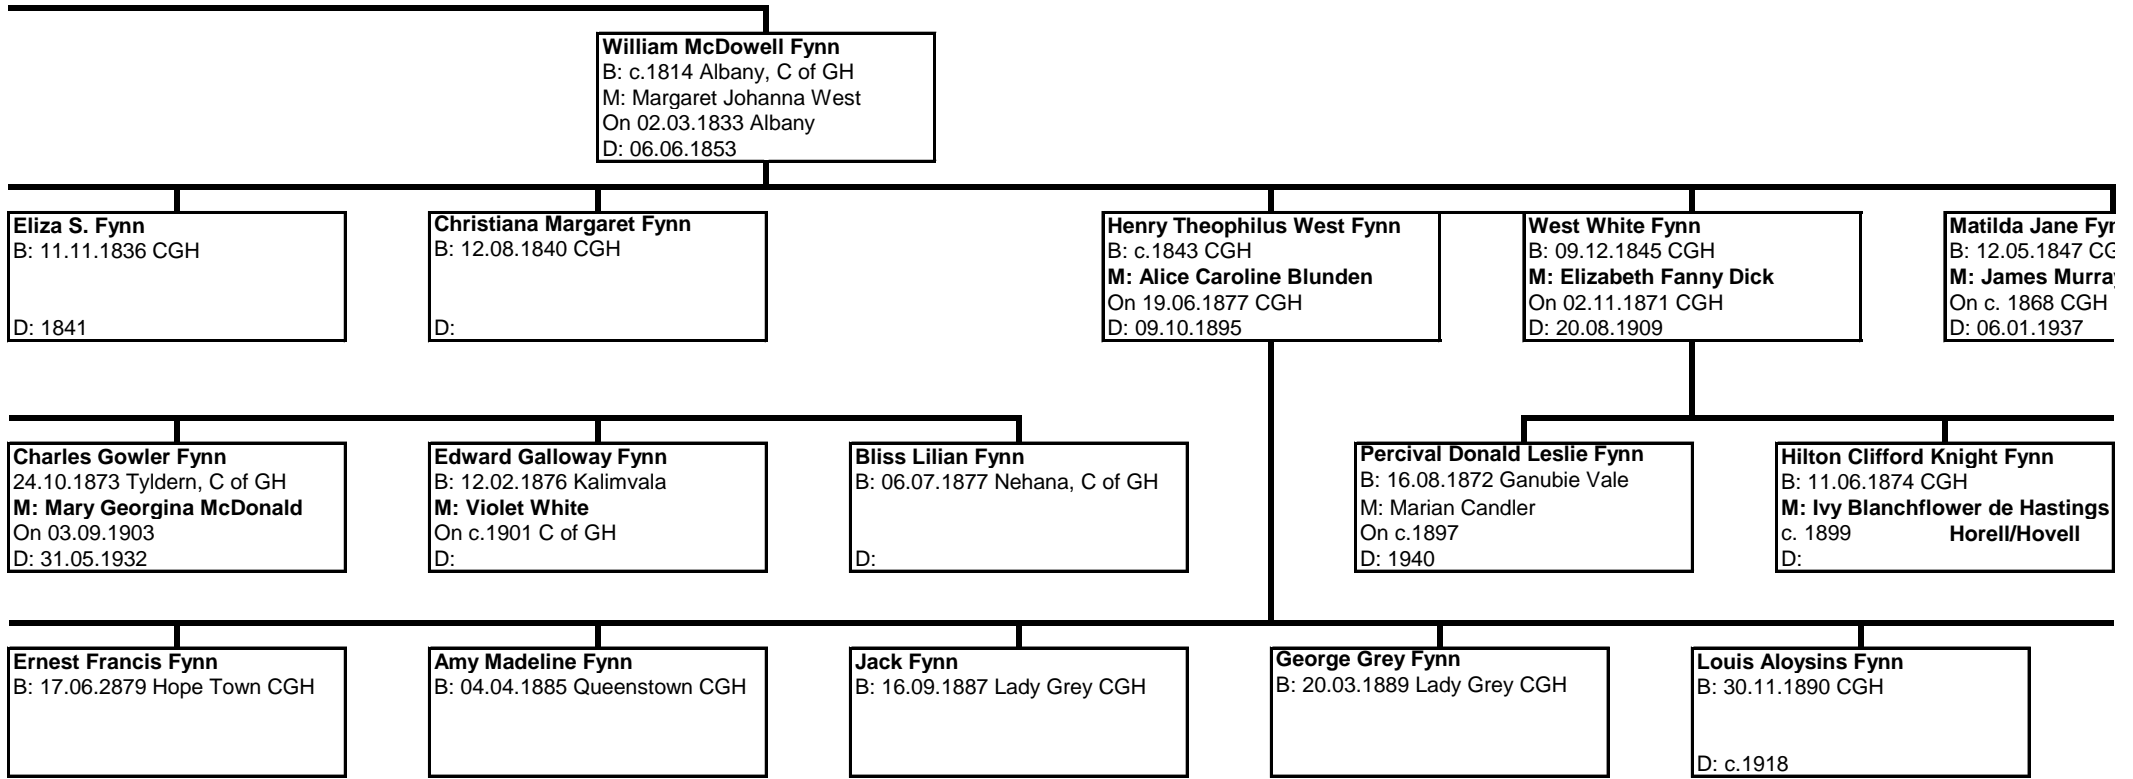

Key: = Confirmed information
 = Not confirmed