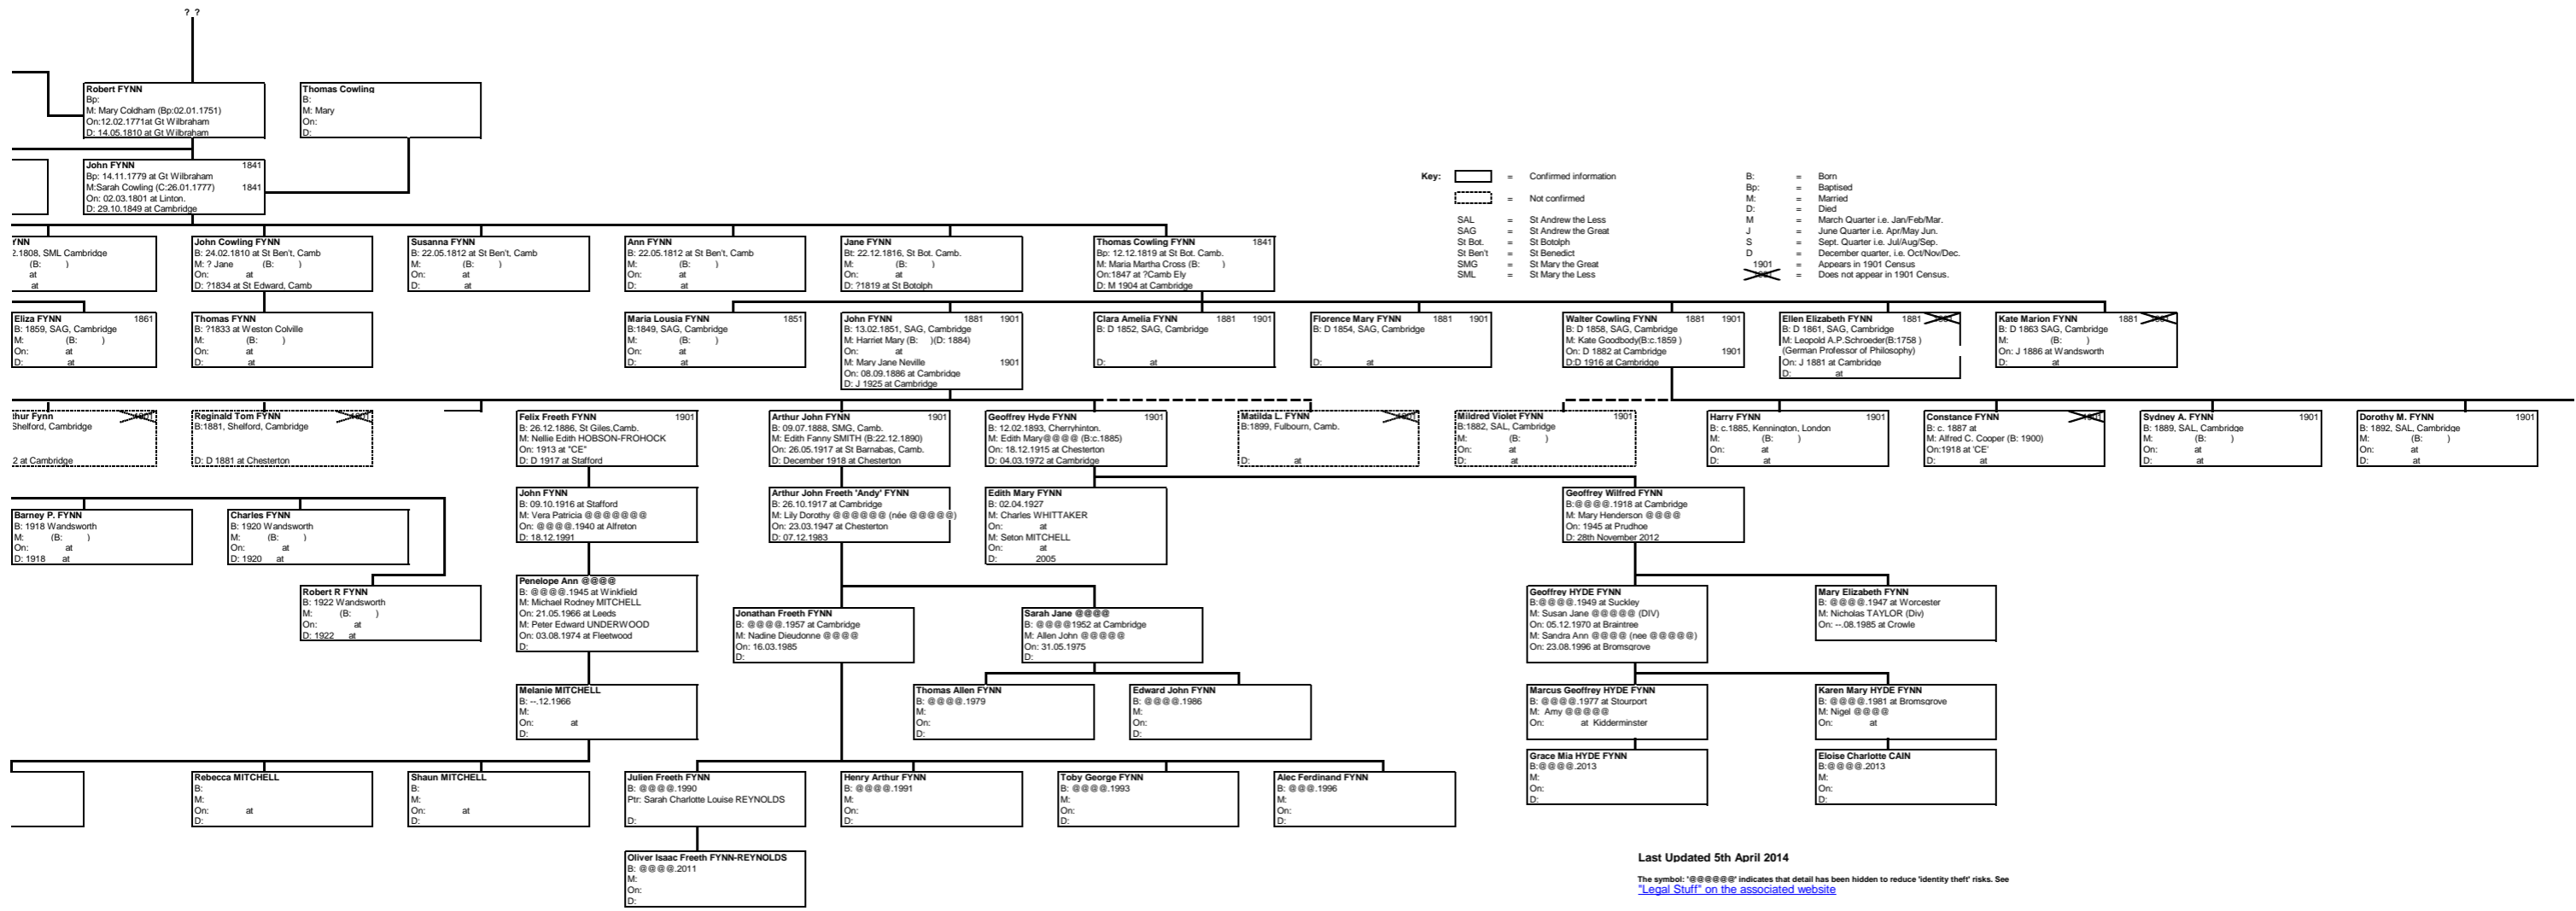

Antecedents of Geoffrey Hyde Fynn

Last Updated 5th April 2014  
 The symbol: '@@@@@@' indicates that detail has been hidden to reduce 'identity theft' risks. See ["Legal Stuff" on the associated website](#)

<b>Percy G. FYNN</b> 1901 B: 1894, SAL, Cambridge M: Claudia J. Smith (B.1896) On: 1922 at 'CE' D: at	<b>Gladys H. FYNN</b> 1901 B: 1896, SAL, Cambridge M: Francis C. Phillips (B. ) On: 1920 at 'CE' D: at	<b>Stanley Victor Fynn</b> B: 1896, SAL, Cambridge D: 1896 at Cambridge
---	--	---