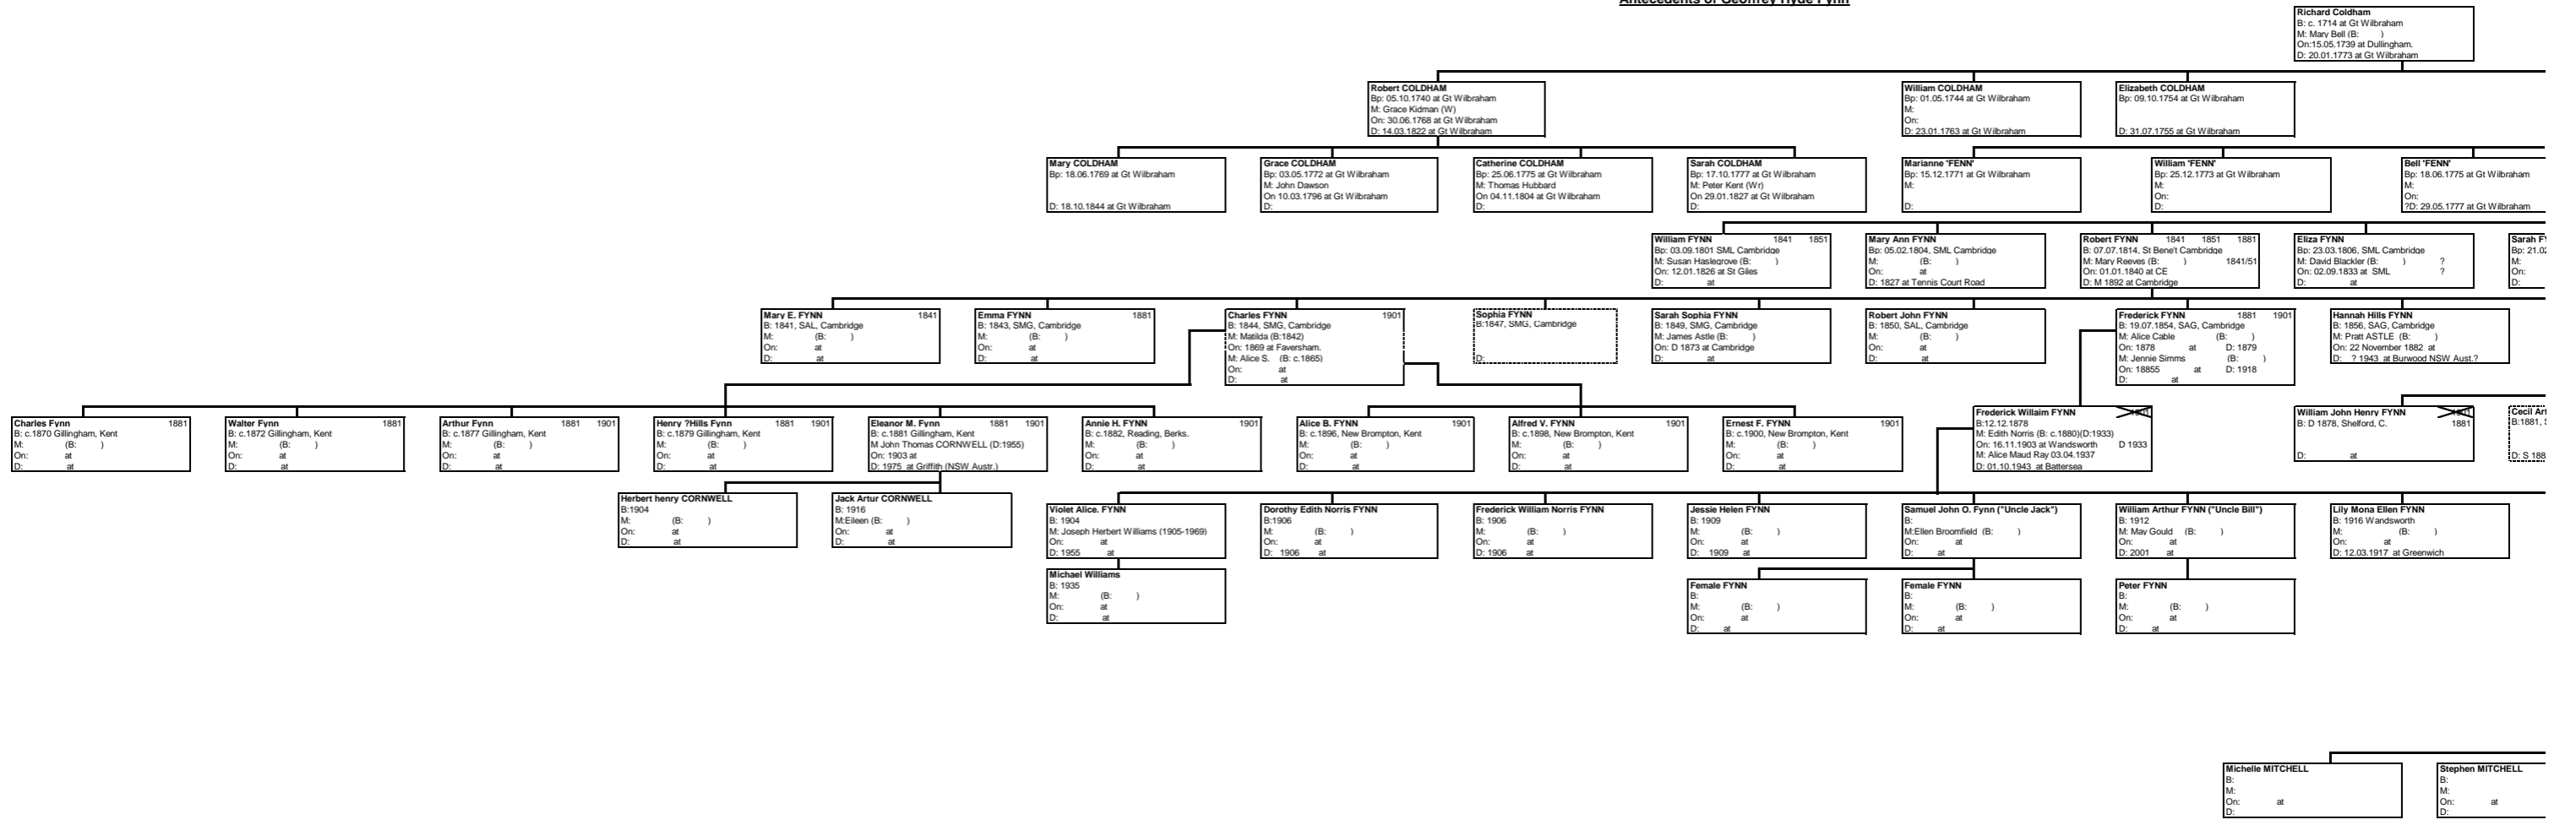

Antecedents of Geoffrey Hyde Fynn

Last Updated 5th April 2014  
 The symbol: '@@@@@@' indicates that detail has been hidden to reduce 'identity theft' risks. See ["Legal Stuff" on the associated website](#)

<b>Percy G. FYNN</b> 1901 B: 1894, SAL, Cambridge M: Claudia J. Smith (B.1896) On: 1922 at 'CE' D: at	<b>Gladys H. FYNN</b> 1901 B: 1896, SAL, Cambridge M: Francis C. Phillips (B. ) On: 1920 at 'CE' D: at	<b>Stanley Victor Fynn</b> B: 1896, SAL, Cambridge D: 1896 at Cambridge
---	--	---